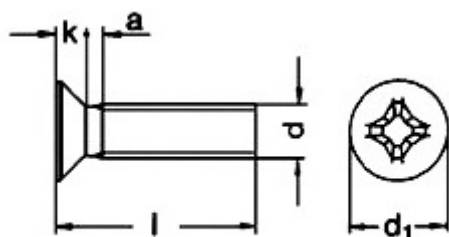

PRODUCT SHEET

Description:

Insex Screw, M4x10mm, Stainless Steel A2, DIN 965 H(Philips)

Item number:

12.04.270-0

Units	Box	Carton	HS Code	Barcode
Pcs.	1	1000	7318155290	
				5704866461795

d	4
l	10
a	1,4
d1	7,5
k	2,2

SISO A/S

Mileparken 11
DK-2740 Skovlunde
Denmark
VAT: DK 24786013

Phone +45 45 830 900

www.siso.dk
siso@siso.dk

Danske Bank
Nytorv Branch
Copenhagen
SWIFT: DABADKKK

Account no.
4180 3112 112936
IBAN Account
DK7230003112112936